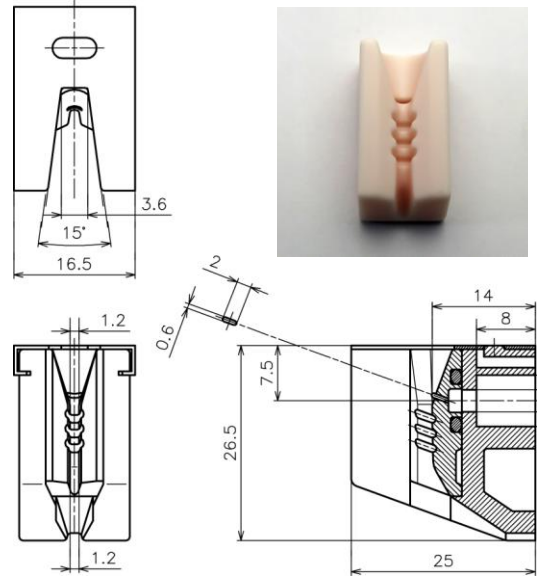

Features;

- * **Economy price**
- * **Ceramic Yarn path is replaceable.**
- * **No oil leakage** using O ring.
- * **Less tension and Less damage** with YM99C-HF2 yarn path.

D808888

ORIFICE SIZE: 1.0mmX0.5mm
For 50dtx – 500dtx YARN

D811111

ORIFICE SIZE: 2.0mmX0.6mm
Up to 300dtx YARN

The consist parts;

Left: Plastic Body
Center: Ceramic Yarn path
Right: Metal Holder

O ring

for anti-oil leakage

Please feel free to contact us for any inquiries.