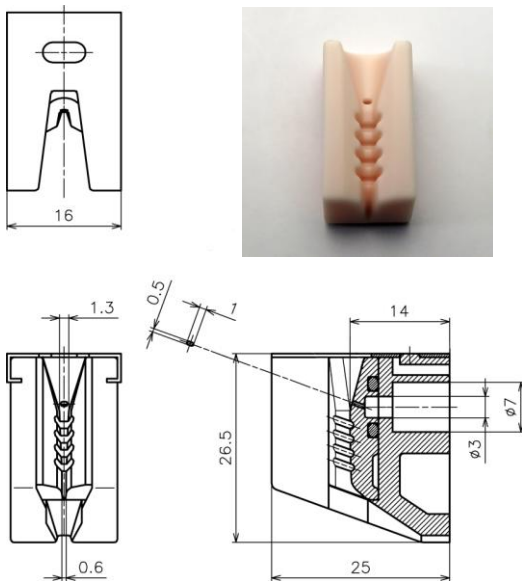

Features;

- * **Economy price**
- * **Ceramic Yarn path is replaceable.**
- * **No oil leakage** using O ring.
- * **Less tension and Less damage** with YM99C-HF2 yarn path.

D808888

ORIFICE SIZE: 1.0mmX0.5mm
For 50dtx – 500dtx YARN

D811111

ORIFICE SIZE: 2.0mmX0.6mm
Up to 300dtx YARN

The consist parts;

Left: Plastic Body
Center: Ceramic Yarn path
Right: Metal Holder

O ring

for anti-oil leakage

Please feel free to contact us for any inquiries.