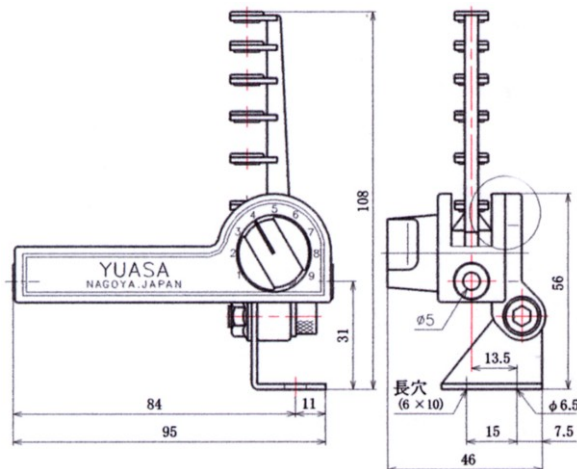

D105202 /105203

C709020/C802001 - Long arm types

- * Light tension with the big storage - Max.665mm.
- * Less chattering /More stable tension due to less angles.
(compared with compact types.)
- * No pre-tensor is required due to 12 yarn bending positions.
- * Compact body and Easy mounting for any space and direction.
- * Easy to adjust tension with dial. (C709020 - Stepped, C802001- Stepless).

C709020

C802001

70g

- The compact type -

A302060/A403010 are available.

- * The maximum storage 310mm.
- * Stronger Tension than C709020/C802001.

Please don't hesitate to contact us for the further application.