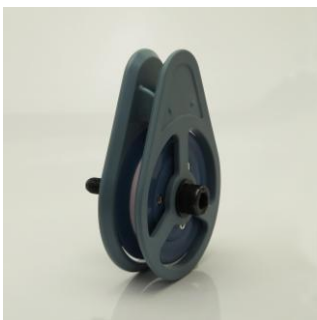

C812010

YM-99C-DPA/PBT

Diamond Polished

Bearing roller: A502080