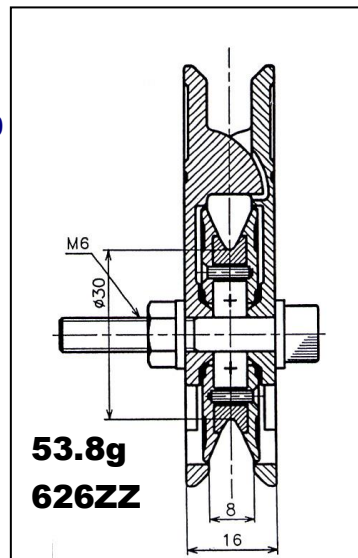

Recommended for any position
where there is a problem of yarn escape.

C809010

YM-85C-DPA/PBT

Diamond Polished

Bearing roller: N912019

C812010

YM-99C-DPA/PBT

Diamond Polished

Bearing roller: A502080

C812030

PA/PBT

**Bearing roller:
C404006 Plastic roller**