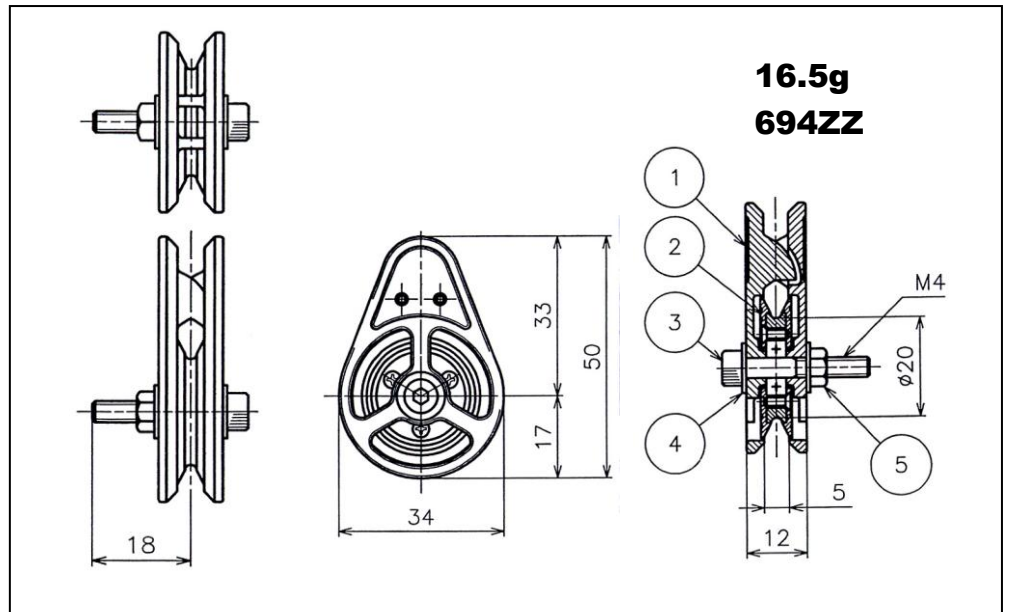

Recommended for any position
where there is a problem of yarn escape.

C809010

YM-85C-DPA/PBT

Diamond Polished

Bearing roller: N912019

C812010

YM-99C-DPA/PBT

Diamond Polished